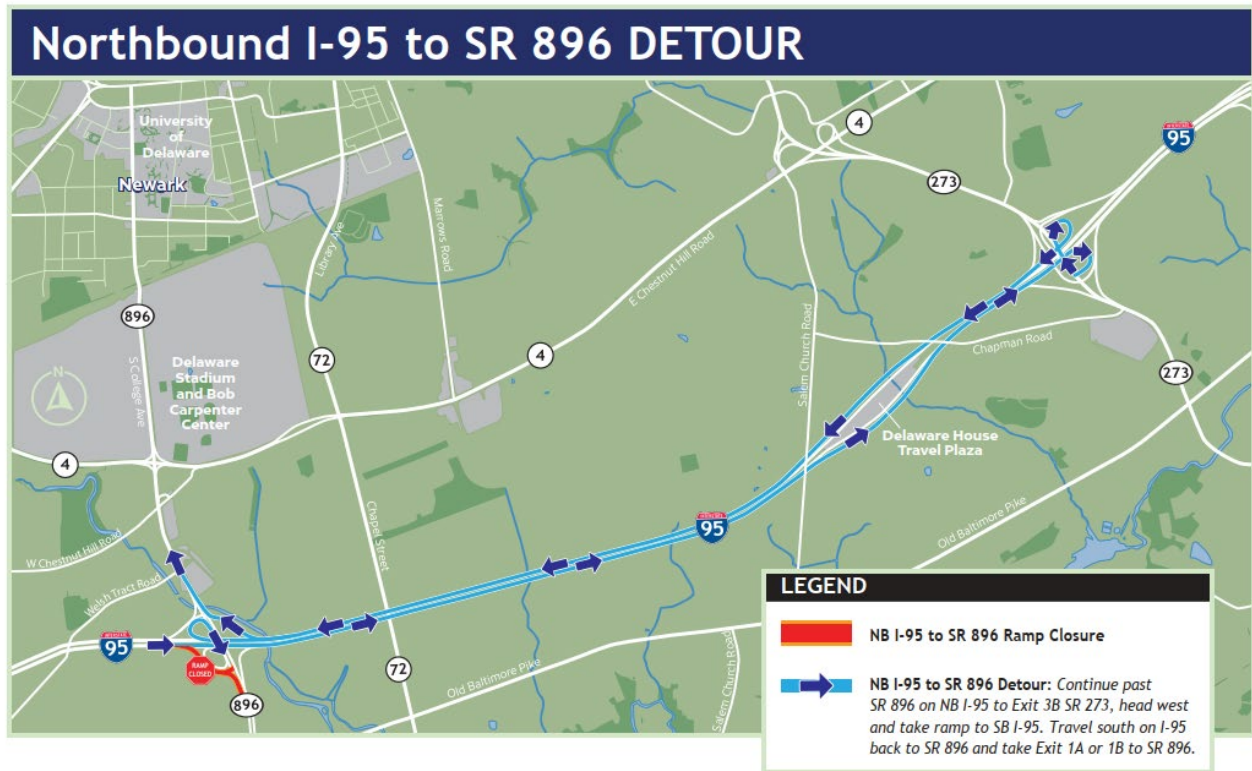

Detour: I-95 NB Ramp to SR 896 (north and south)